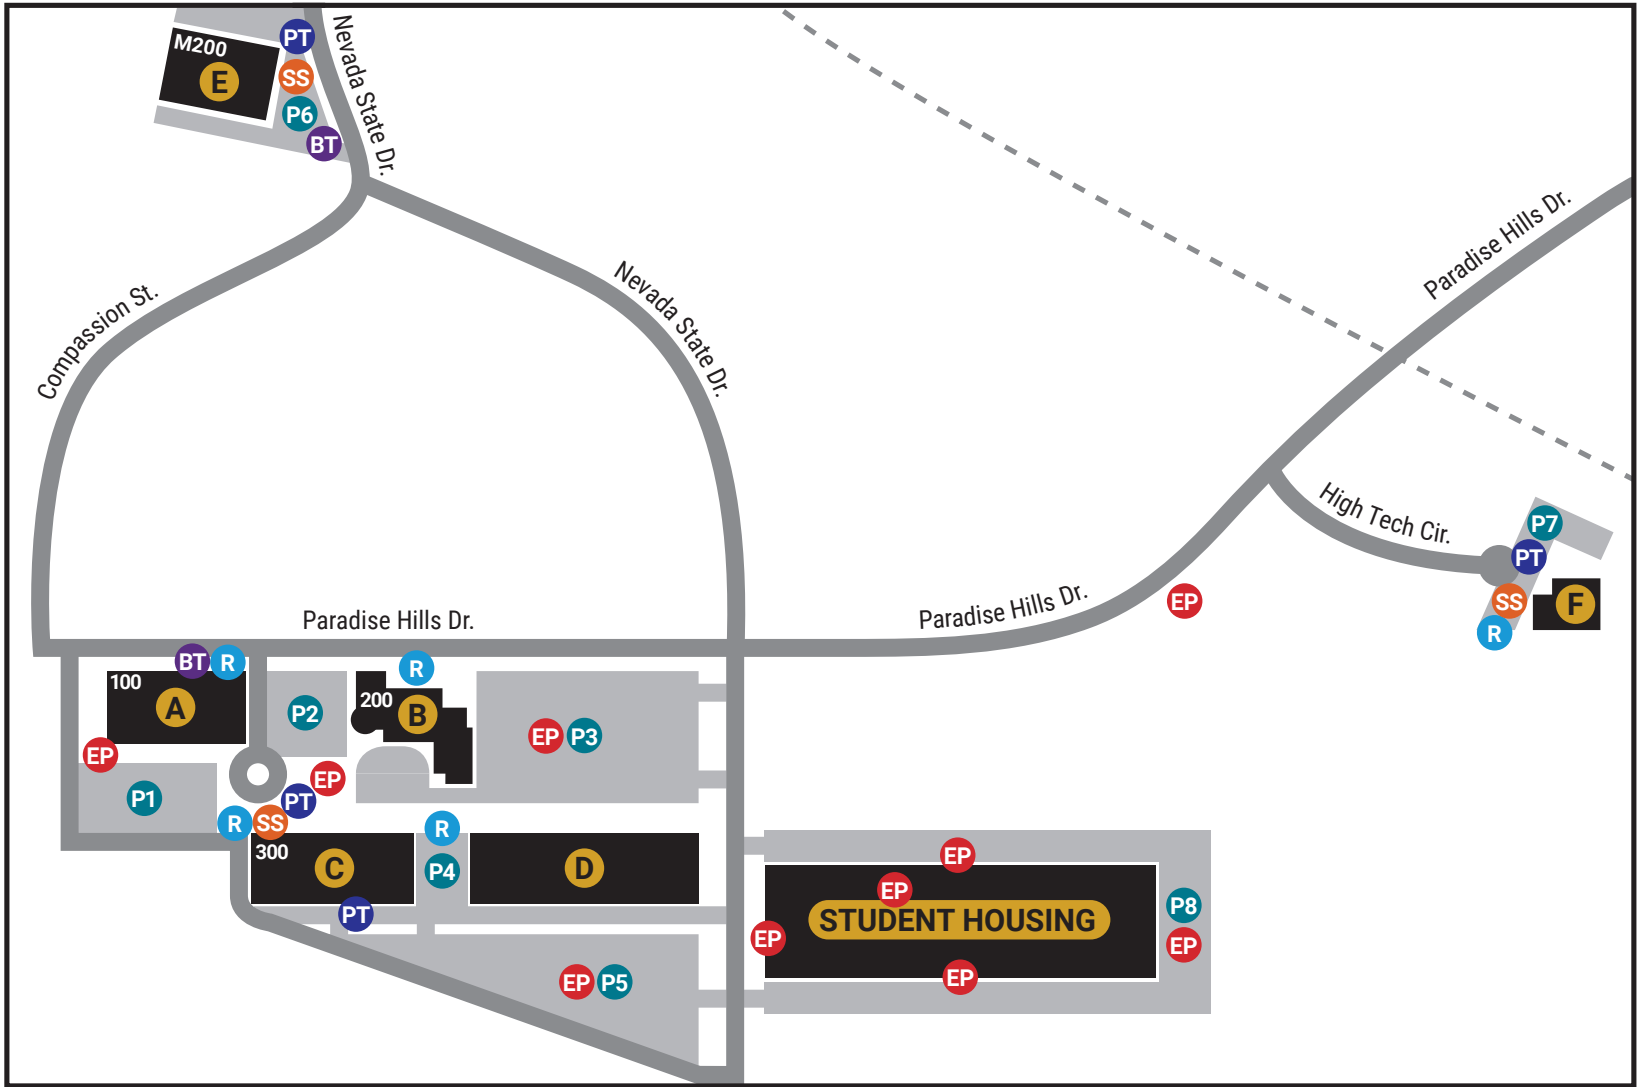

# CAMPUS MAP

NEVADA STATE  
COLLEGE

10/12/2021

## BUILDINGS/FACILITIES

- |   |   |
|---|---|
| <b>A</b> Liberal Arts & Sciences (LAS)  | <b>D</b> Christenson Education Building (CEB) |
| <b>B</b> Kasner Academic Building (KAB) | <b>E</b> Dawson (DAW)                         |
| <b>C</b> Rogers Student Center (RSC)    | <b>F</b> Raker Student Success Center (RSS)   |

## CAMPUS PARKING

- |                        |                       |
|------------------------|-----------------------|
| <b>P1</b> LAS Lot      | <b>P5</b> CEB Lot     |
| <b>P2</b> KAB West Lot | <b>P6</b> Dawson Lot  |
| <b>P3</b> KAB East Lot | <b>P7</b> RSS Lot     |
| <b>P4</b> RSC Lot      | <b>P8</b> Housing Lot |

**EP** Emergency Phones

**R** Wheelchair Accessible Ramps

**BT** RTC Bus Stop

**PT** RTC Paratransit Bus Stop

**SS** Scorpion Shuttle